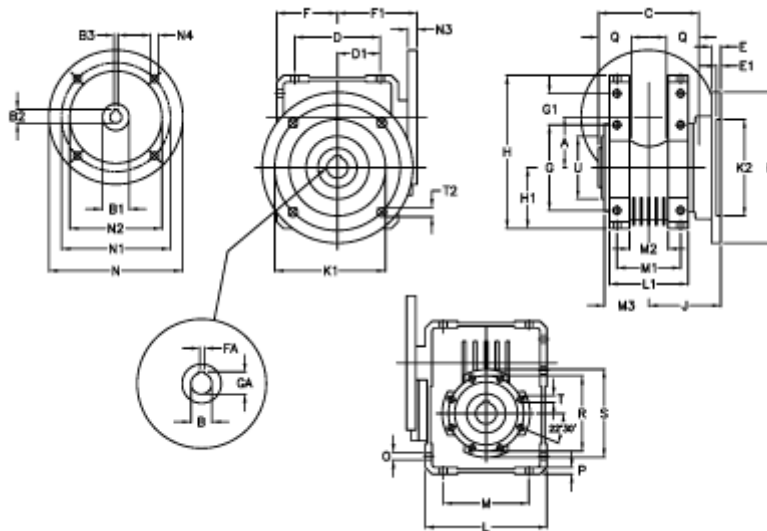

Article number: 392207505052536

Description: Worm Gear with Torque Limiter
W75 L2-UFC-50-P71B5

Measures

A = 75.00	E = 12	H = 220.5	M = 126	N4 = 9	U = 90
B = 30	E1 = 5	H1 = 87.0	M1 = 82	O = 10.5	
B1 E7 = 14	F = 87	J = 85.0	M2 = 44	P = 9	
B2 = 16.3	F1 = 112	K = 200	M3 = 58.5	Q = 40	
B3 H9 = 5	FA = 8	K1 = 165	N = 160	R = 110	
C = 127	G = 126	K2 = 130	N1 = 130	S = 125	
D = 109.5	G1 = 46.5	L = 174	N2 = 110	T = M8x14	
D1 = 46.5	GA = 33.3	L1 = 104	N3 = 11.0	T2 = 12.5	